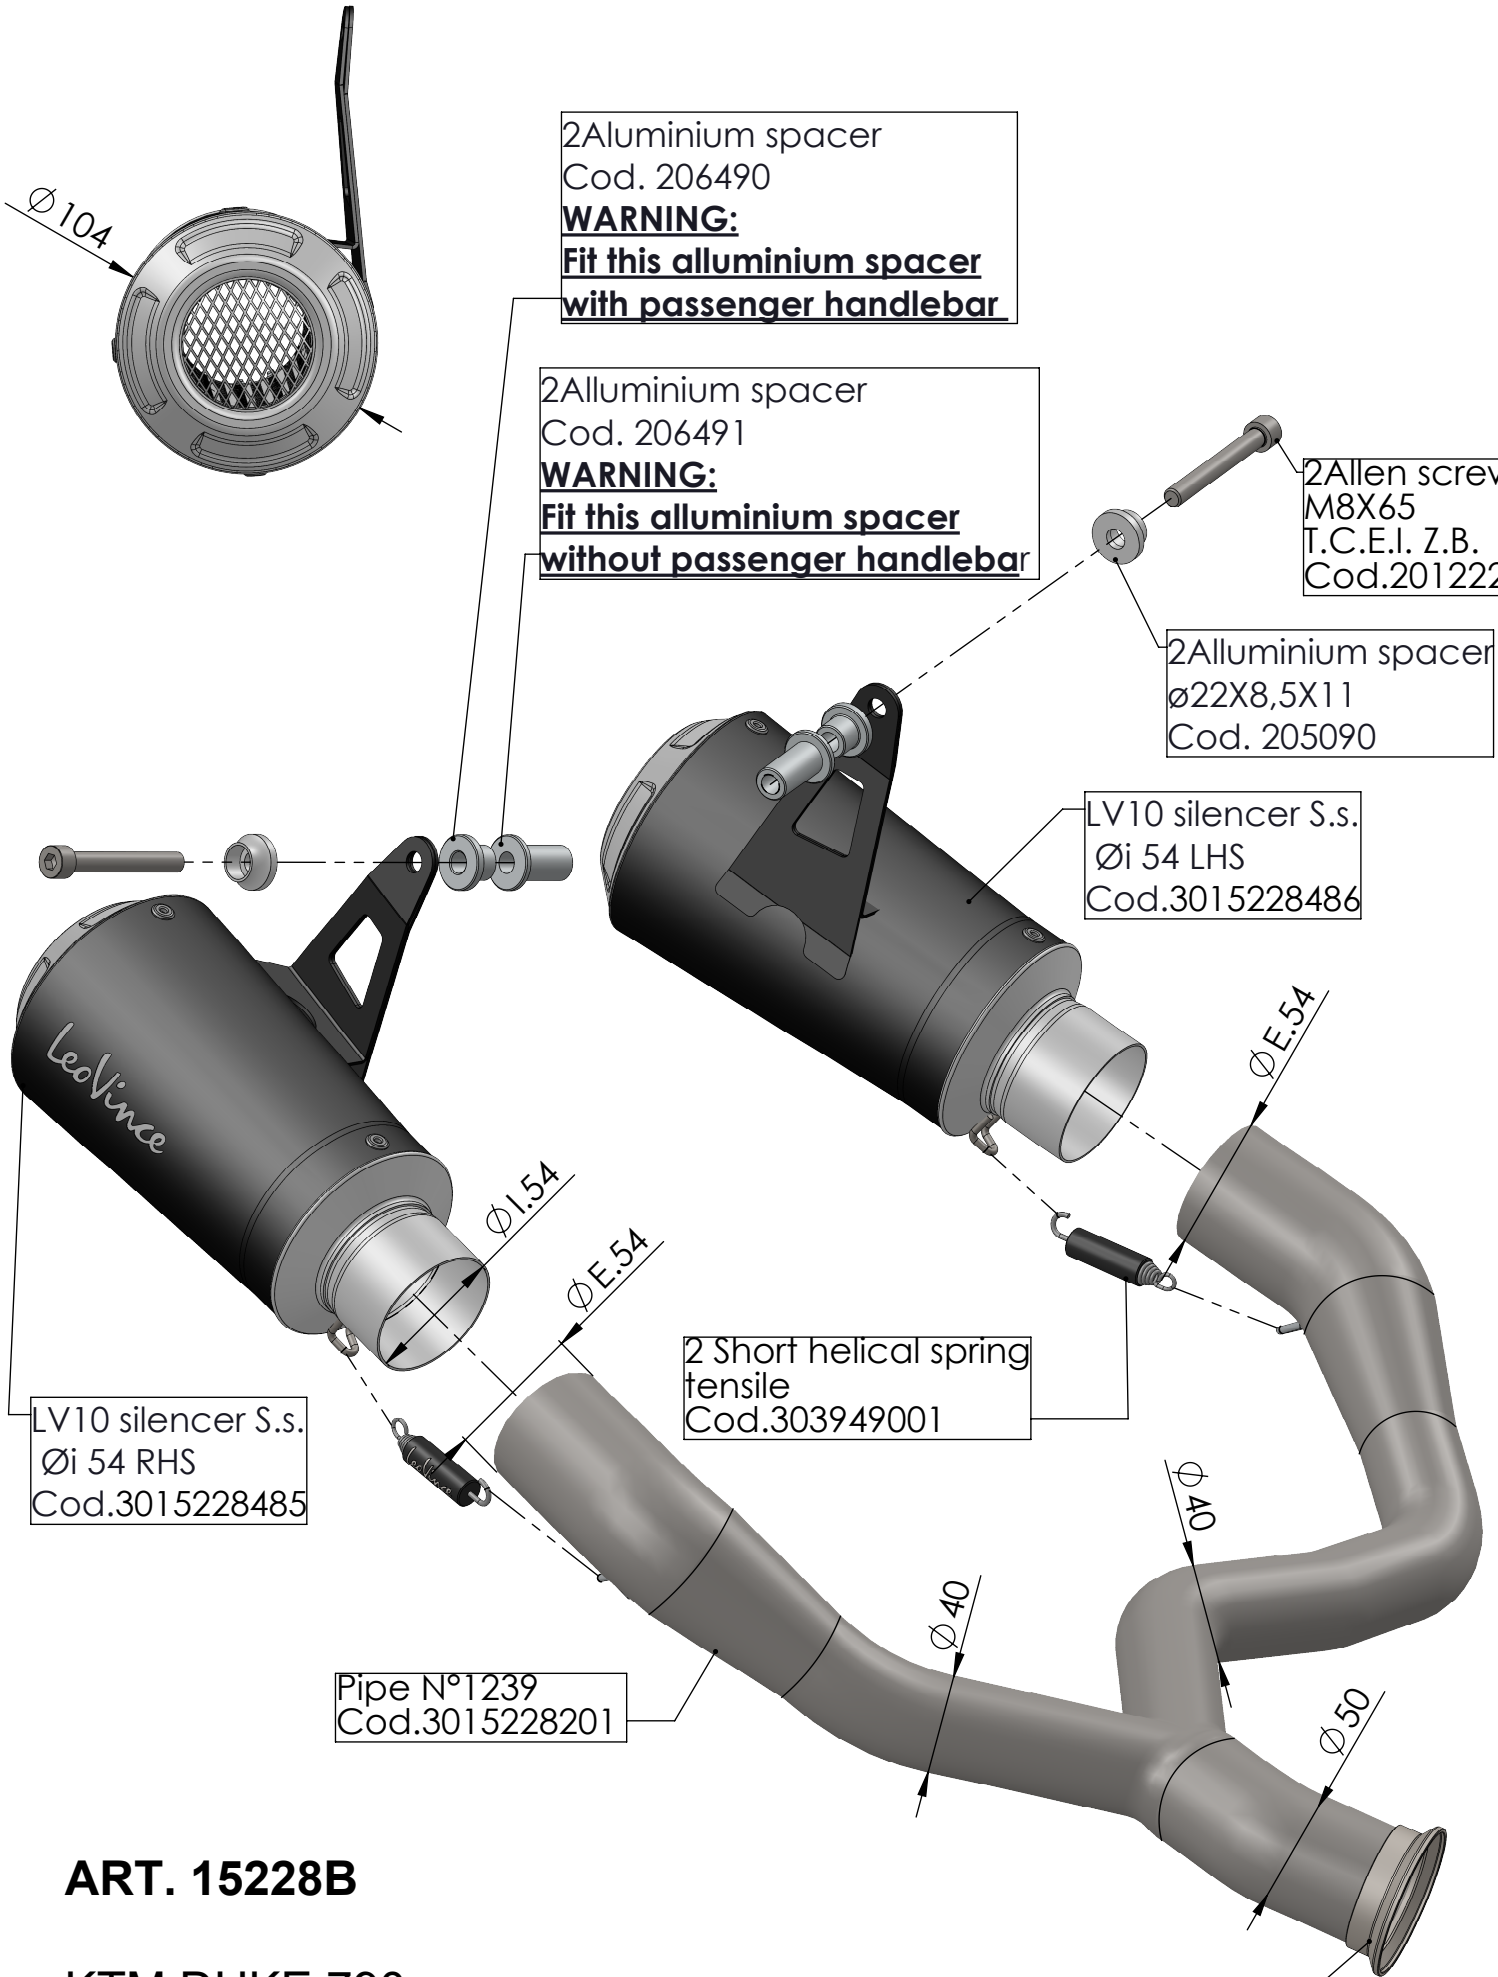

2 Aluminium spacer
Cod. 206490
WARNING:
**Fit this aluminium spacer
with passenger handlebar**

2 Aluminium spacer
Cod. 206491
WARNING:
**Fit this aluminium spacer
without passenger handlebar**

2 Allen screw
M8X65
T.C.E.I. Z.B.
Cod.201222

2 Aluminium spacer
ø22X8,5X11
Cod. 205090

LV10 silencer S.s.
Øi 54 LHS
Cod.3015228486

2 Short helical spring
tensile
Cod.303949001

LV10 silencer S.s.
Øi 54 RHS
Cod.3015228485

Pipe N°1239
Cod.3015228201

Welded cilinder bushing
cod. 206079

ART. 15228B

KTM DUKE 790

SLIP-ON - LV-10 - BLACK